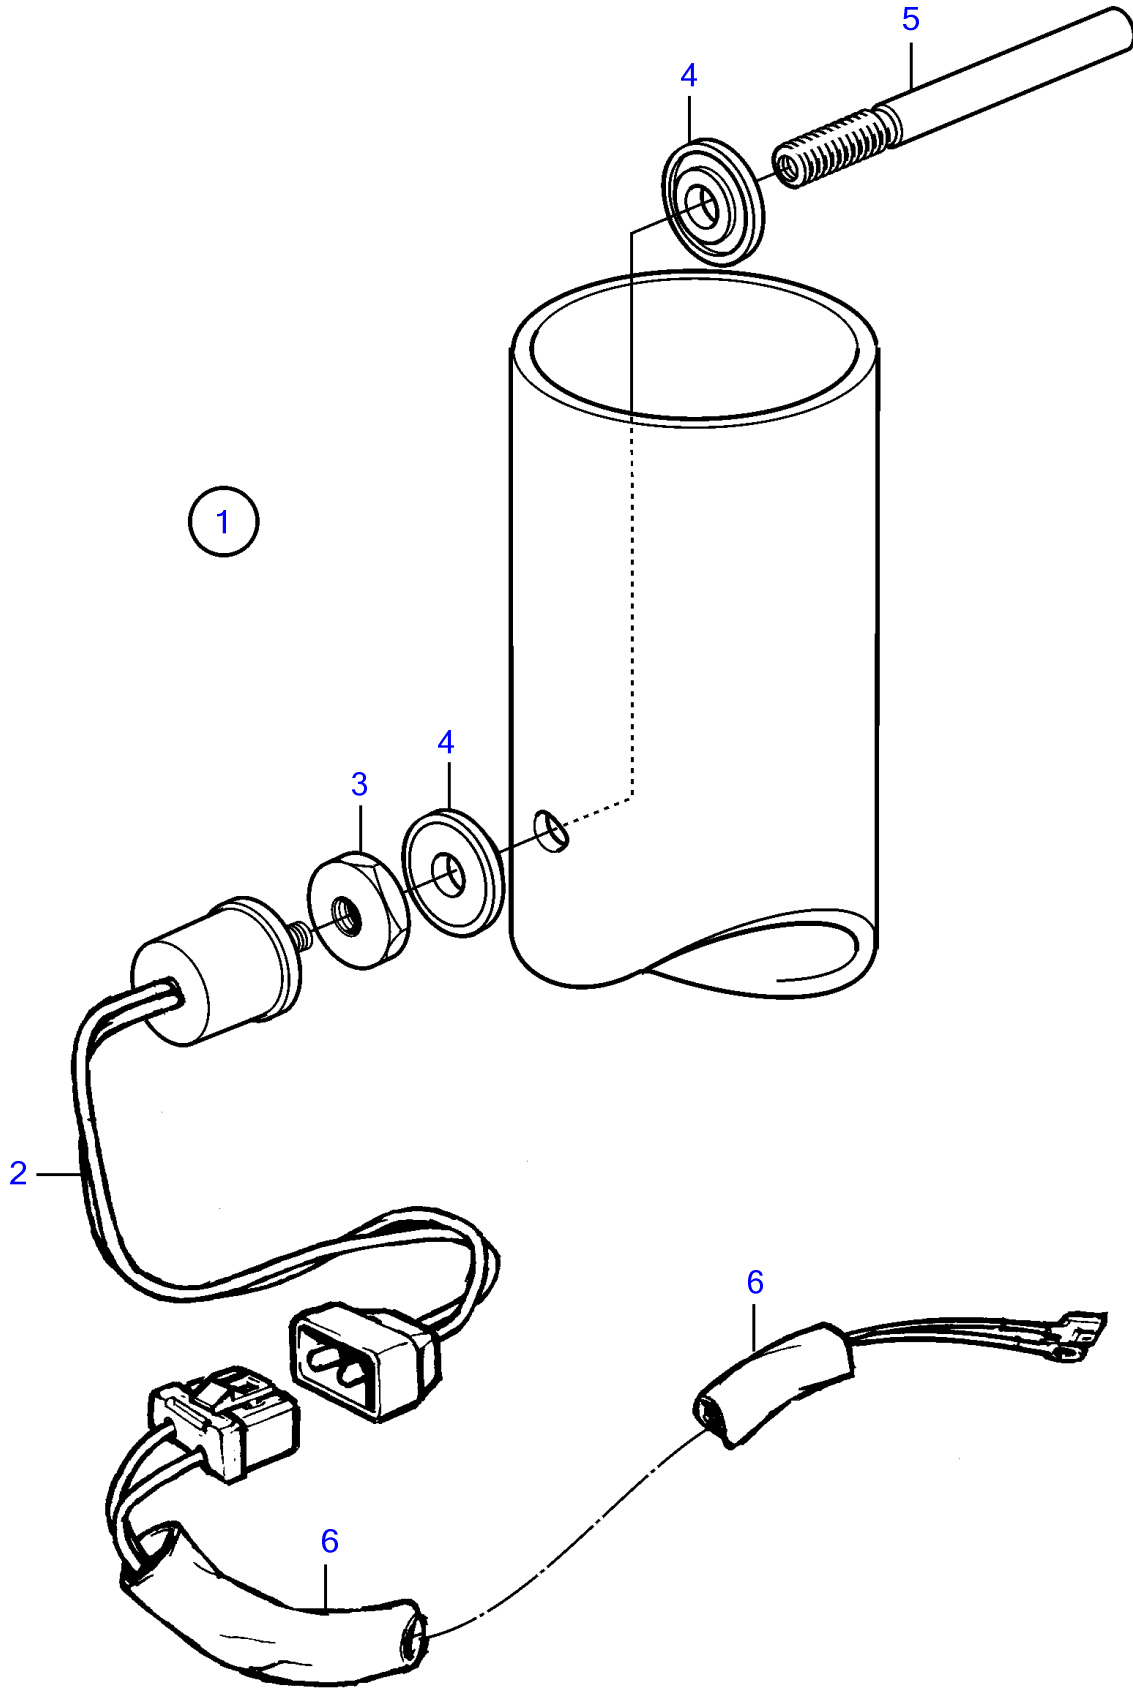

KAD42P-A, KAMD42P-A

KAD42P-A, KAMD42P-A

REF	PART NO.	QTY	DESCRIPTION	SEE SEC.	NOTES
1	(875000)	1	Thermo monitor		For engines with reverse gear., Obsolete part 80°C
2	828761	1	• Thermo monitor		
3	828750	1	• Nut		
4	828776	2	• Washer		
5	828817	1	• Sensor		
6	973122	2	• Cable terminal	1963	
	949597	2	• Housing	1963	